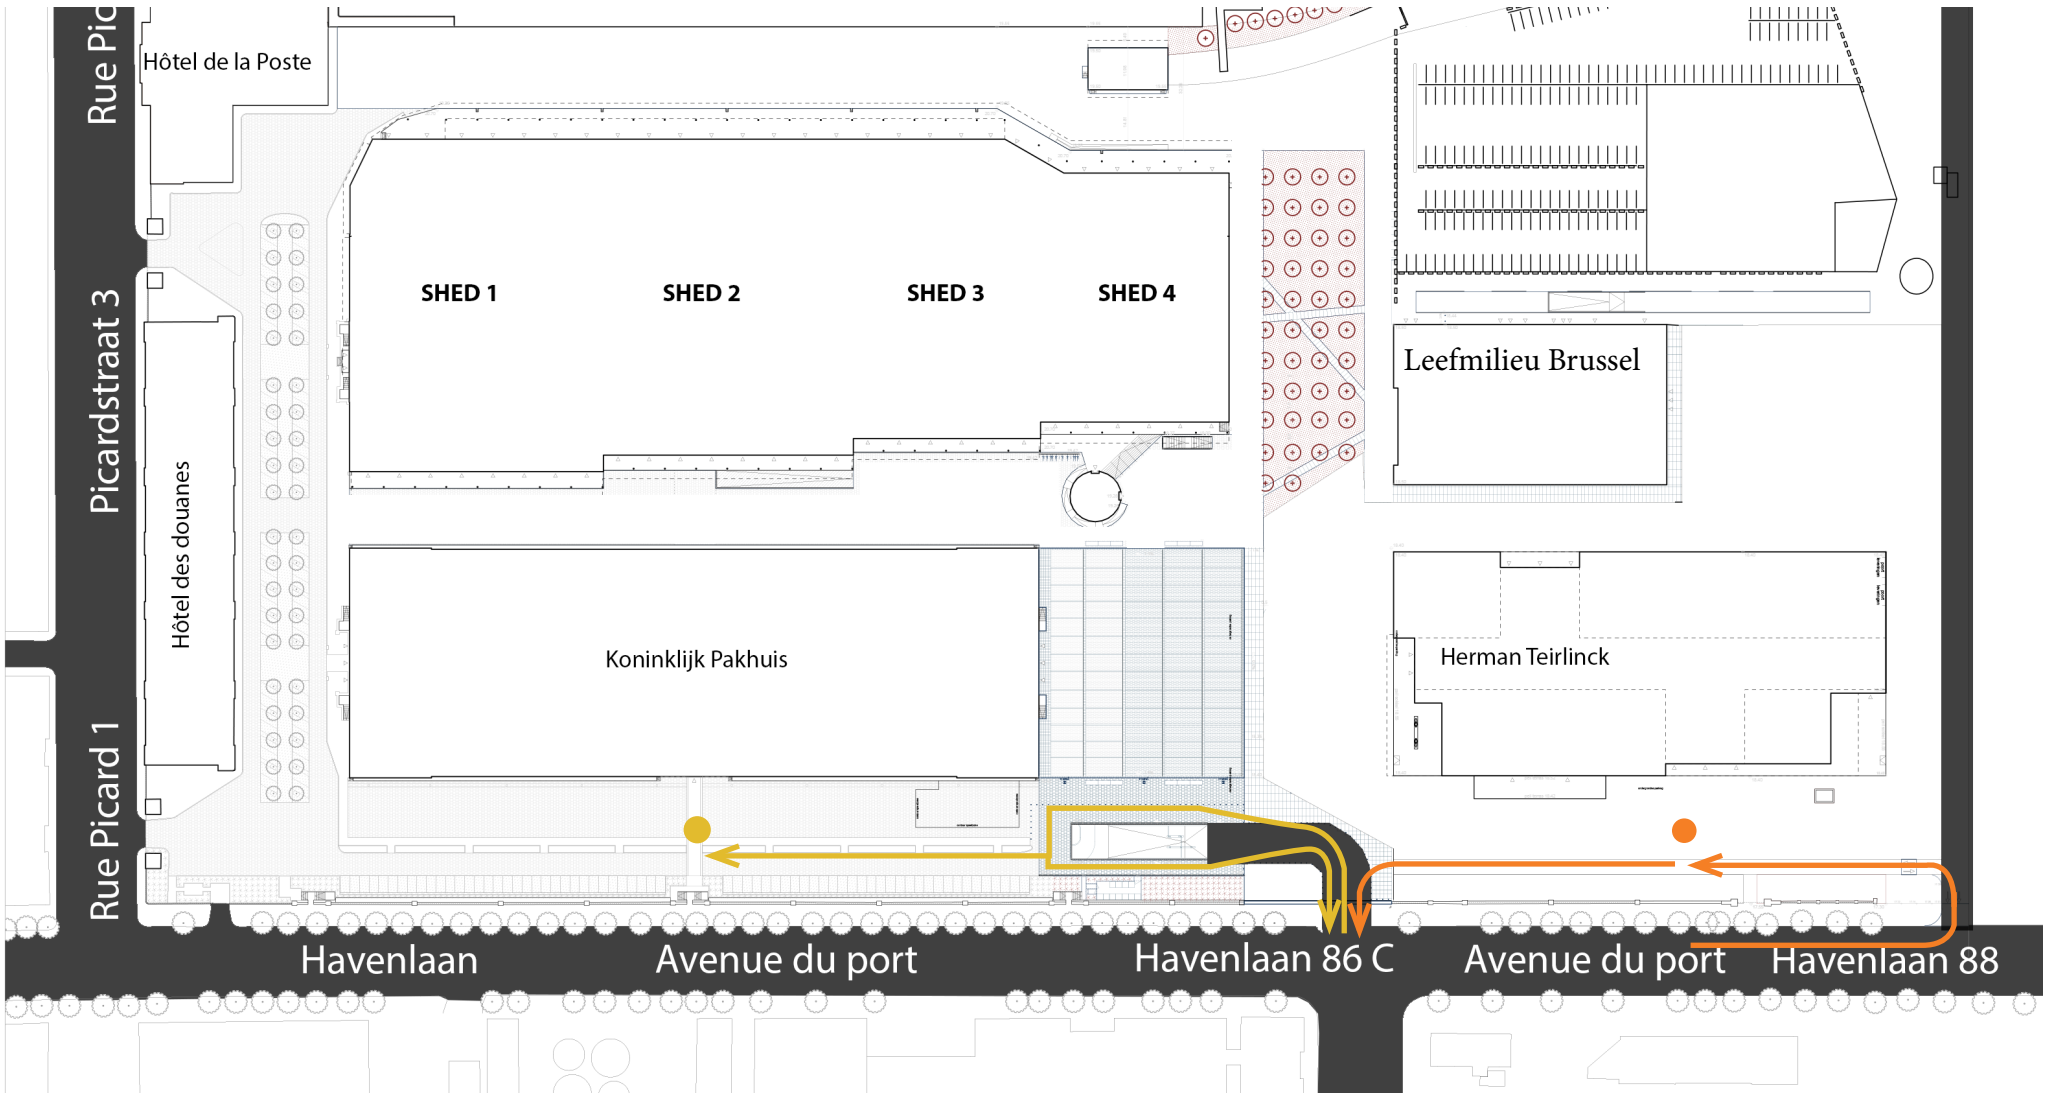

TOUR & TAXIS Shuttle services Tour & Taxis

- Shuttle point Koninklijk Pakhuis 5:30-22:00
- Shuttle point Herman Teirlinck 07:00-09:30

TOUR & TAXIS
Shuttle services Tour & Taxis

- Shuttle point Koninklijk Pakhuis 5:30-22:00
- Shuttle point Herman Teirlinck 15:30-18:30